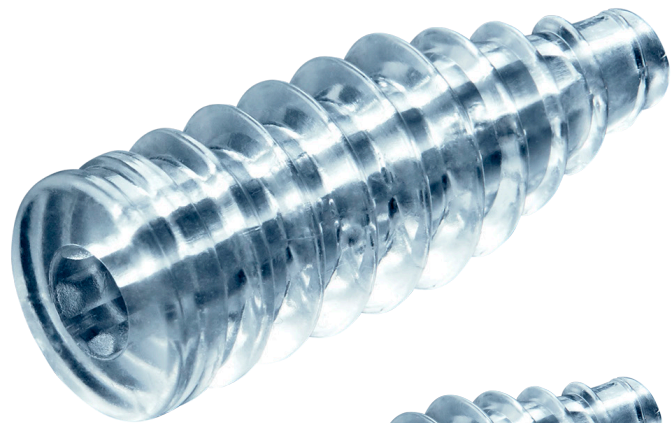

**amplitude**

**eclipse**  
profil

Amorphous PLDLLA

Range Ø 7 to 10 mm

Progressive insertion

**Range :**

| Ø \ lgth | 7mm   | 8mm   | 9mm   | 10mm  |
|----------|---|---|---|---|
| 20mm     |   |   |   |   |
| 25mm     |  |  |  |  |
| 30mm     |   |  |  |  |

**Features :**

Progressive insertion  
5 branch star imprint

**Material :**

Polylactic acid PLDLLA

Screwing and tapping on Ratcheting handle

One piece : screwing and tapping

Screwing on 1.1 mm pin guide

- Stiff
- or
- Nitinol

| Designations  | References |
|---|------------|
| Polylactic interference screw ECLIPSE Profil Ø 7 lg 20mm  | 1-0402771  |
| Polylactic interference screw ECLIPSE Profil Ø 7 lg 25mm  | 1-0402772  |
| Polylactic interference screw ECLIPSE Profil Ø 8 lg 20mm  | 1-0402781  |
| Polylactic interference screw ECLIPSE Profil Ø 8 lg 25mm  | 1-0402782  |
| Polylactic interference screw ECLIPSE Profil Ø 8 lg 30mm  | 1-0402783  |
| Polylactic interference screw ECLIPSE Profil Ø 9 lg 20mm  | 1-0402791  |
| Polylactic interference screw ECLIPSE Profil Ø 9 lg 25mm  | 1-0402792  |
| Polylactic interference screw ECLIPSE Profil Ø 9 lg 30mm  | 1-0402793  |
| Polylactic interference screw ECLIPSE Profil Ø 10 lg 25mm | 1-0402702  |
| Polylactic interference screw ECLIPSE Profil Ø 10 lg 30mm | 1-0402703  |