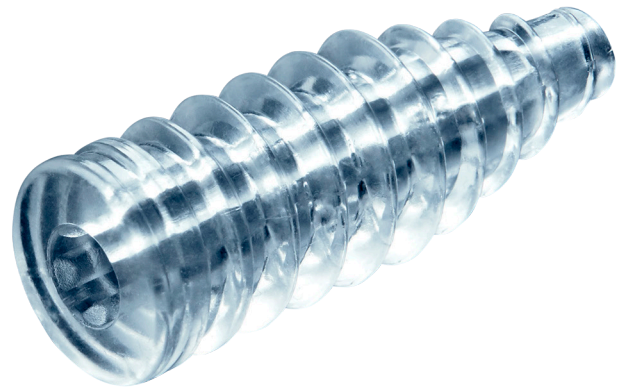

**amplitude**

**eclipse**  
profil

Amorphous PLDLLA

Range Ø 7 to 10 mm

Progressive insertion

**Range :**

| Ø \ lgth | 7mm   | 8mm   | 9mm   | 10mm  |
|----------|---|---|---|---|
| 20mm     |   |   |   |   |
| 25mm     |  |  |  |  |
| 30mm     |   |  |  |  |

**Features :**

Progressive insertion  
5 branch star imprint

**Material :**

Polylactic acid PLDLLA

Screwing and tapping on Ratcheting handle

One piece : screwing and tapping

Screwing on 1.1 mm pin guide

- Stiff
- or
- Nitinol

| Designations  | References |
|---|------------|
| Polylactic interference screw ECLIPSE Profil Ø 7 lg 20mm  | 1-0402771  |
| Polylactic interference screw ECLIPSE Profil Ø 7 lg 25mm  | 1-0402772  |
| Polylactic interference screw ECLIPSE Profil Ø 8 lg 20mm  | 1-0402781  |
| Polylactic interference screw ECLIPSE Profil Ø 8 lg 25mm  | 1-0402782  |
| Polylactic interference screw ECLIPSE Profil Ø 8 lg 30mm  | 1-0402783  |
| Polylactic interference screw ECLIPSE Profil Ø 9 lg 20mm  | 1-0402791  |
| Polylactic interference screw ECLIPSE Profil Ø 9 lg 25mm  | 1-0402792  |
| Polylactic interference screw ECLIPSE Profil Ø 9 lg 30mm  | 1-0402793  |
| Polylactic interference screw ECLIPSE Profil Ø 10 lg 25mm | 1-0402702  |
| Polylactic interference screw ECLIPSE Profil Ø 10 lg 30mm | 1-0402703  |